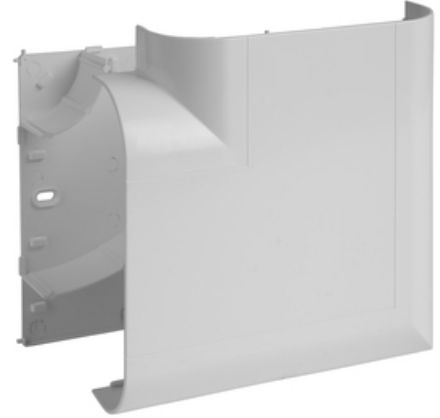

CEFA1MBWH

Curve P1 Flat Angle Complete

Sterling Curve, Profile 1 Flat Angle

Sterling Curve 167mm x 50mm PVC-U 3 Compartment
Dado (Profile 1) Flat Angle White

Technical Specification

PackQty	1
Fixing Type	Screw Fix
ProductClass	1113
Mounting	Surface
Material	PVC-U
Colour	White
Type	Flat
Height	Dado
Depth	50mm
Bend Type	Normal
Angle	90 Degree
Coupler Included	N