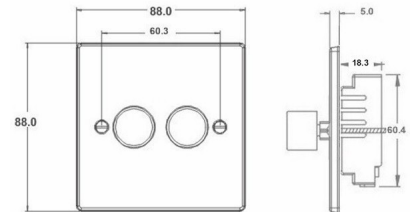

732XLEDITB100

Hartland | HARTLAND RANGE | LED Trailing/Leading Edge Push On/Off Rotary 2 Way Switching Dimmers

Item Image

Wiring

Dimensions

Hamilton®
HARTLAND
2XLEDITB
LEDITB100 2 Way Dimmer

Primary Range	Hartland
Insert Type	2 gang 100W LED Trailing/Leading Edge Push On/Off Rotary 2 Way Switching Dimmer
Insert Colour	Bright Steel
EAN13 Barcode	5017504079277
Commodity Code	85365015
Luckins TSI	403373606
Dimensions(Nominal)	Single: Height = 88.0mm Width = 88.0mm Depth = 5.0mm
Weight	154 GR
Switched Poles	Single
Current Rating	0.3A Per Gang
Voltage	230V AC
Maximum Load	5-70W Per Gang
Mains Frequency	50Hz
IP Rating	IP2XD
Terminal Capacity 1	2X1mm ²
Terminal Capacity 2	2X1.5mm ²
Earth Terminal Capacity 1	5x1mm ²
Earth Terminal Capacity 2	4X1.5mm ²
Earth Terminal Capacity 3	3X2.5mm ²
Earth Terminal Capacity 4	1X4mm ² Multi-Strand
Earth Terminal Capacity 5	1X6mm ²
Product Class 1	Face plate must be earthed
Ambient Operating Temperature	-5°C to +40°C
Recommended Location	Internal Use Only
Maximum Installation Altitude	2000m
Standard/Approval	BS EN 60669-2-1
Additional Notes	Trailing Edge & Leading Edge Dimmer