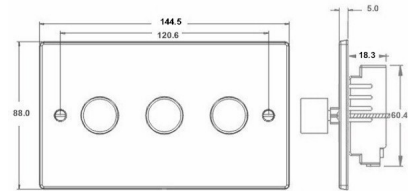

733XLEDITB100

Hartland | HARTLAND RANGE | LED Trailing/Leading Edge Push On/Off Rotary 2 Way Switching Dimmers

Item Image

Wiring

Dimensions

Hamilton®
HARTLAND
3XLEDITB
LEDITB100 2 Way Dimmer

Primary Range	Hartland
Insert Type	3 gang 100W LED Trailing/Leading Edge Push On/Off Rotary 2 Way Switching Dimmer
Insert Colour	Bright Steel
EAN13 Barcode	5017504079284
Commodity Code	85365015
Luckins TSI	403373619
Dimensions(Nominal)	Double: Height = 88.0mm Width = 144.5mm Depth = 5.0mm
Switched Poles	Single
Current Rating	0.3A Per Gang
Voltage	230V AC
Maximum Load	5-70W Per Gang
Mains Frequency	50Hz
IP Rating	IP2XD
Terminal Capacity 1	2X1mm ²
Terminal Capacity 2	2X1.5mm ²
Earth Terminal Capacity 1	5x1mm ²
Earth Terminal Capacity 2	4X1.5mm ²
Earth Terminal Capacity 3	3X2.5mm ²
Earth Terminal Capacity 4	1X4mm ² Multi-Strand
Earth Terminal Capacity 5	1X6mm ²
Product Class 1	Face plate must be earthed
Ambient Operating Temperature	-5°C to +40°C
Recommended Location	Internal Use Only
Maximum Installation Altitude	2000m
Standard/Approval	BS EN 60669-2-1
Additional Notes	Trailing Edge & Leading Edge Dimmer