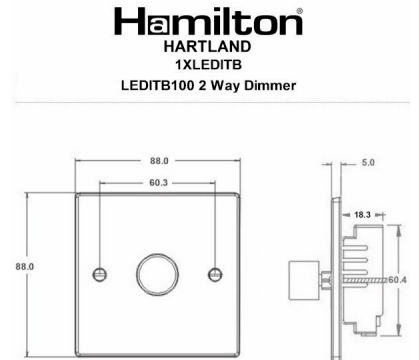

741XLEDITB100

Hartland | HARTLAND RANGE | LED Trailing/Leading Edge Push On/Off Rotary 2 Way Switching Dimmers

Item Image

Wiring

Dimensions

Primary Range	Hartland
Insert Type	1 gang 100W LED Trailing/Leading Edge Push On/Off Rotary 2 Way Switching Dimmer
Insert Colour	Satin Steel
EAN13 Barcode	5017504079307
Commodity Code	85365015
Luckins TSI	403373635
Dimensions(Nominal)	Single: Height = 88.0mm Width = 88.0mm Depth = 5.0mm
Weight	112 GR
Switched Poles	Single
Current Rating	0.4A
Voltage	230V AC
Maximum Load	5-100W (10 LED Lamps MAX)
Mains Frequency	50Hz
IP Rating	IP2XD
Terminal Capacity 1	2X1mm ²
Terminal Capacity 2	2X1.5mm ²
Earth Terminal Capacity 1	5x1mm ²
Earth Terminal Capacity 2	4X1.5mm ²
Earth Terminal Capacity 3	3X2.5mm ²
Earth Terminal Capacity 4	1X4mm ² Multi-Strand
Earth Terminal Capacity 5	1X6mm ²
Product Class 1	Face plate must be earthed
Ambient Operating Temperature	-5°C to +40°C
Recommended Location	Internal Use Only
Maximum Installation Altitude	2000m
Standard/Approval	BS EN 60669-2-1
Additional Notes	Trailing Edge & Leading Edge Dimmer