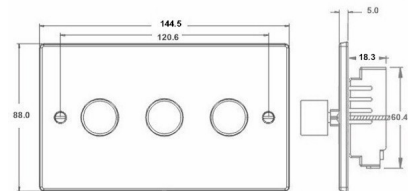

743XLEDITB100

Hartland | HARTLAND RANGE | LED Trailing/Leading Edge Push On/Off Rotary 2 Way Switching Dimmers

Item Image

Wiring

Dimensions

Hamilton®
HARTLAND
3XLEDITB
LEDITB100 2 Way Dimmer

Primary Range	Hartland
Insert Type	3 gang 100W LED Trailing/Leading Edge Push On/Off Rotary 2 Way Switching Dimmer
Insert Colour	Satin Steel
EAN13 Barcode	5017504079321
Commodity Code	85365015
Luckins TSI	403373651
Dimensions(Nominal)	Double: Height = 88.0mm Width = 144.5mm Depth = 5.0mm
Weight	397 GR
Switched Poles	Single
Current Rating	0.3A Per Gang
Voltage	230V AC
Maximum Load	5-70W Per Gang
Mains Frequency	50Hz
IP Rating	IP2XD
Terminal Capacity 1	2X1mm ²
Terminal Capacity 2	2X1.5mm ²
Earth Terminal Capacity 1	5x1mm ²
Earth Terminal Capacity 2	4X1.5mm ²
Earth Terminal Capacity 3	3X2.5mm ²
Earth Terminal Capacity 4	1X4mm ² Multi-Strand
Earth Terminal Capacity 5	1X6mm ²
Product Class 1	Face plate must be earthed
Ambient Operating Temperature	-5°C to +40°C
Recommended Location	Internal Use Only
Maximum Installation Altitude	2000m
Standard/Approval	BS EN 60669-2-1
Additional Notes	Trailing Edge & Leading Edge Dimmer