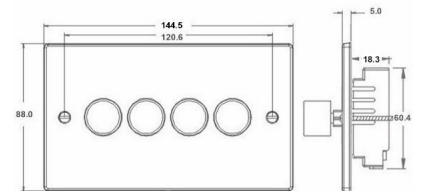

744XLEDITB100

Hartland | HARTLAND RANGE | LED Trailing/Leading Edge Push On/Off Rotary 2 Way Switching Dimmers

Item Image

Wiring

Dimensions

Hamilton®
HARTLAND
4XLEDITB
LEDITB100 2 Way Dimmer

Primary Range	Hartland
Insert Type	4 gang 100W LED Trailing/Leading Edge Push On/Off Rotary 2 Way Switching Dimmer
Insert Colour	Satin Steel
EAN13 Barcode	5017504079338
Commodity Code	85365015
Luckins TSI	403373664
Dimensions(Nominal)	Double: Height = 88.0mm Width = 144.5mm Depth = 5.0mm
Weight	452 GR
Switched Poles	Single
Current Rating	0.3A Per Gang
Voltage	230V AC
Maximum Load	5-70W Per Gang
Mains Frequency	50Hz
IP Rating	IP2XD
Terminal Capacity 1	2X1mm ²
Terminal Capacity 2	2X1.5mm ²
Earth Terminal Capacity 1	5x1mm ²
Earth Terminal Capacity 2	4X1.5mm ²
Earth Terminal Capacity 3	3X2.5mm ²
Earth Terminal Capacity 4	1X4mm ² Multi-Strand
Earth Terminal Capacity 5	1X6mm ²
Product Class 1	Face plate must be earthed
Ambient Operating Temperature	-5°C to +40°C
Recommended Location	Internal Use Only
Maximum Installation Altitude	2000m
Standard/Approval	BS EN 60669-2-1
Additional Notes	Trailing Edge & Leading Edge Dimmer