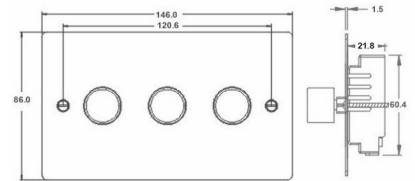

843XLEDITB100

Sheer | SHEER RANGE | LED Trailing/Leading Edge Push On/Off Rotary 2 Way Switching Dimmers

Item Image

Wiring

Dimensions

Hamilton®
SHEER
3XLEDITB
LEDITB100 2 Way Dimmer

Primary Range	Sheer
Insert Type	3 gang 100W LED Trailing/Leading Edge Push On/Off Rotary 2 Way Switching Dimmer
Insert Colour	Satin Steel
EAN13 Barcode	5017504080686
Commodity Code	85365015
Luckins TSI	403374456
Dimensions(Nominal)	Double: Height = 86.0mm Width = 146.0mm Depth = 1.5mm
Weight	270 GR
Switched Poles	Single
Current Rating	0.3A Per Gang
Voltage	230V AC
Maximum Load	5-70W Per Gang
Mains Frequency	50Hz
IP Rating	IP2XD
Terminal Capacity 1	2X1mm ²
Terminal Capacity 2	2X1.5mm ²
Earth Terminal Capacity 1	5x1mm ²
Earth Terminal Capacity 2	4X1.5mm ²
Earth Terminal Capacity 3	3X2.5mm ²
Earth Terminal Capacity 4	1X4mm ² Multi-Strand
Earth Terminal Capacity 5	1X6mm ²
Product Class 1	Face plate must be earthed
Ambient Operating Temperature	-5°C to +40°C
Recommended Location	Internal Use Only
Maximum Installation Altitude	2000m
Standard/Approval	BS EN 60669-2-1
Additional Notes	Trailing Edge & Leading Edge Dimmer