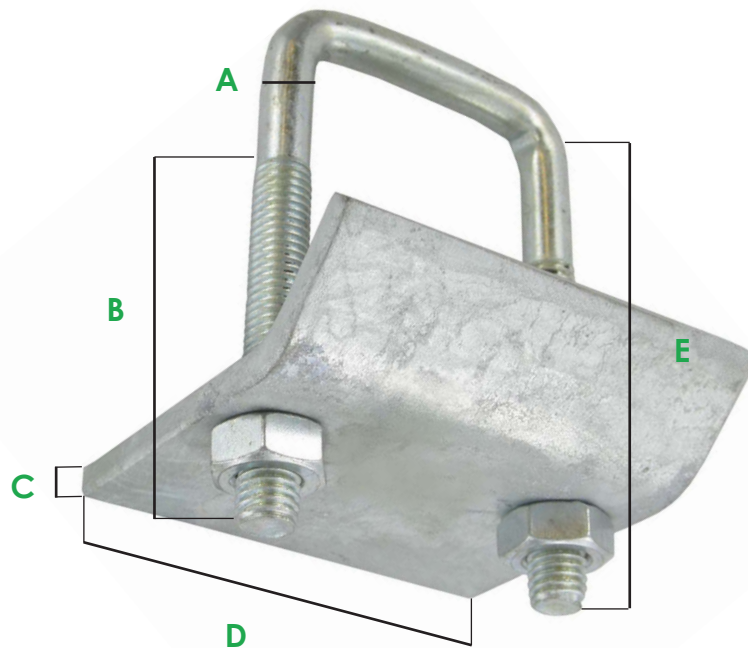

D853/D855/D855B - BEAM CLAMPS. U BOLTS & NUTS GALV

Description:
 U Bolt Beam Clamps c/w M10 Nuts & Washers
Finish:
 Plate - Hot Dipped Galv
Material:
 Steel

OTHER ADDITIONAL INFORMATION

	Size	A	B	C	D	E
D853	21mm	9mm	62mm	5cm	77mm	82mm
D855	41mm	9mm	64.8mm	5mm	77mm	110mm
D855B	82mm	9mm	65mm	5mm	77mm	155mm