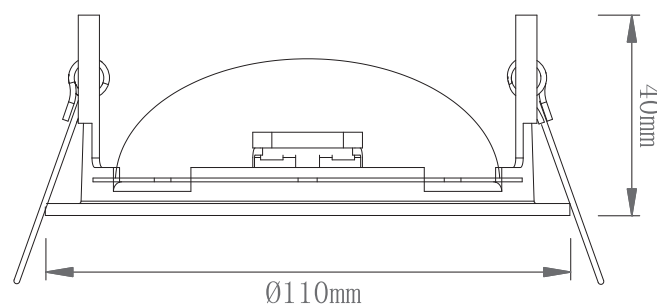

69883

OrbitalPLUS

FEATURES

- 5 years (2 years + 3 years) extended warranty
- Constructed from die cast aluminium alloy & steel
- matt white finish
- Complete with LED Eaglerise driver
- Anti-glare indirect light source creating a stylish clean look
- Fire rated to 30, 60 & 90 minutes
- IP65. Suitable for bathroom zone 2
- Suitable for bathroom zone 1 if used in conjunction with a 30MA RCD
- Can be covered with insulation

SPEC DATA

Product Wattage:	9W
Product Lumen:	460
Lumen/W:	51
Kelvin:	5000K
Energy Rating:	A+
Dimmable:	Yes
Beam Angle:	120°
CRI:	80
Lifetime (Hours):	30000
LED Type:	SMD
Driver Brand:	Eagerise
SDCM:	<6
Driver Type:	Constant current 200mA
Product Voltage:	220-240V
Cut out:	Ø97mm
Operating Temp:	-20 to 40 Degree
Product Weight (KG):	0.24
Minimum Cavity Depth:	55mm
Class:	2