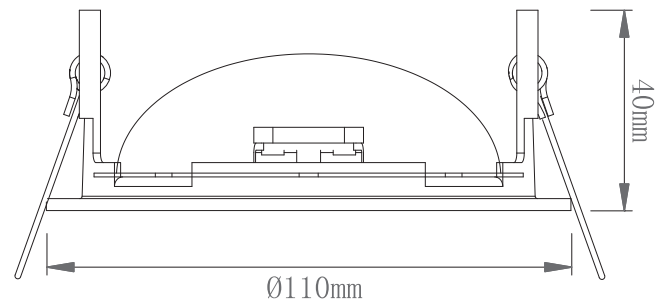

69884

OrbitalPLUS

FEATURES

- 5 years (2 years + 3 years) extended warranty
- Constructed from die cast aluminium alloy & steel
- Satin nickel finish
- Complete with LED Eaglerise driver
- Anti-glare indirect light source creating a stylish clean look
- Fire rated to 30, 60 & 90 minutes
- IP65. Suitable for bathroom zone 2
- Suitable for bathroom zone 1 if used in conjunction with a 30MA RCD
- Can be covered with insulation

SPEC DATA

Product Wattage:	9W
Product Lumen:	460
Lumen/W:	51
Kelvin:	5000K
Energy Rating:	A+
Dimmable:	Yes
Beam Angle:	120°
CRI:	80
Lifetime (Hours):	30000
LED Type:	SMD
Driver Brand:	Eagerise
SDCM:	<6
Driver Type:	Constant current 200mA
Product Voltage:	220-240V
Cut out:	Ø97mm
Operating Temp:	-20 to 40 Degree
Product Weight (KG):	0.24
Minimum Cavity Depth:	55mm
Class:	2