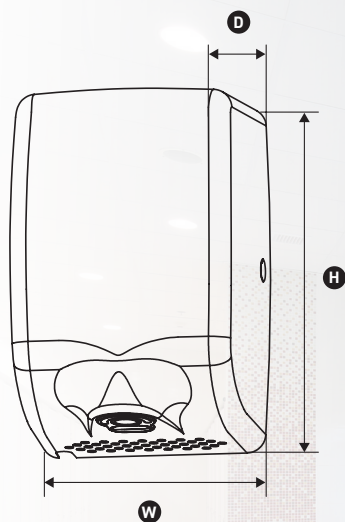

All Osily hand dryers are manufactured to the highest standards. Our products are technologically advanced with a focus on innovation at heart.

PART NO.	COLOUR	DIMENSIONS (WxHxD)
OSHDCW-M	White	173 x255 x 152mm
OSHDCSS-M	Stainless Steel	173 x255 x 152mm

A high speed hand dryer, ideal for areas with heavy footfall. Featuring an LED airflow light and an anti-bacterial air filter.

Product Features

- ✓ Microcomputer technology with infrared sensor technology
- ✓ Lab tested in excess of 500,000 times without error.
- ✓ 95% cost saving compared to paper towels
- ✓ ECO friendly, using 80% less energy
- ✓ Anti-bacterial air filter for optimum hygienic solution
- ✓ One piece outer for a high end finish with vandal-proof lock screws
- ✓ Blue LED hot / cold setting

Technical Data

Voltage:	220-240V, 50/60Hz, 6A, 1350W (Hot) /2.3A, 500W (Cold)
Air Temperature:	45°C (Room Temperature=25°C)
Air Velocity:	100m/s
Air Flow:	69M ³ /H
Drying Time:	8-10 seconds
Sensor Range:	5-15cm
Protection Level:	IP23
Electric Isolation:	CLASS I
Noise Level (at 1m):	70dB
Material:	Stainless Steel 304
Motor:	Brush Motor, 25000RPM