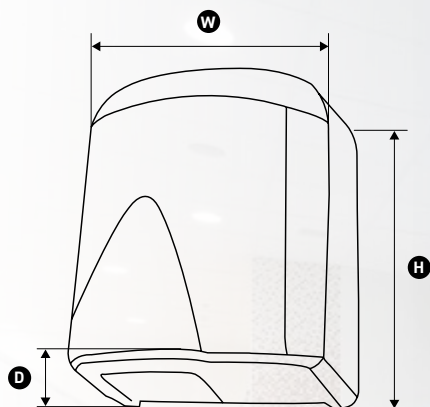

All Osily hand dryers are manufactured to the highest standards. Our products are technologically advanced with a focus on innovation at heart.

PART NO.	COLOUR	DIMENSIONS (WxHxD)
OSHDBW	White	225 x 285 x 165mm
OSHDBSS	Stainless Steel	225 x 285 x 165mm

A high speed hand dryer, ideal for areas with medium to low footfall.

Product Features

- ✓ Microcomputer technology with infrared sensor technology
- ✓ 95% cost saving compared to paper towels
- ✓ ECO friendly
- ✓ One piece outer for a high end finish with vandal-proof lock screws

Technical Data

Voltage:	220-240V, 50/60Hz, 6A, 1285W
Air Temperature:	42°C (D=10cm, Room Temperature=25°C)
Air Velocity:	15m/s
Air Flow:	95 ³ /H
Drying Time:	30-40 seconds
Sensor Range:	5-15cm
Protection Level:	IPX1
Electric Isolation:	CLASS I (II/ABS)
Noise Level (at 1m):	60dB
Material:	Stainless Steel 304 / White ABS Plastic
Motor:	Brush Motor, 23000RPM