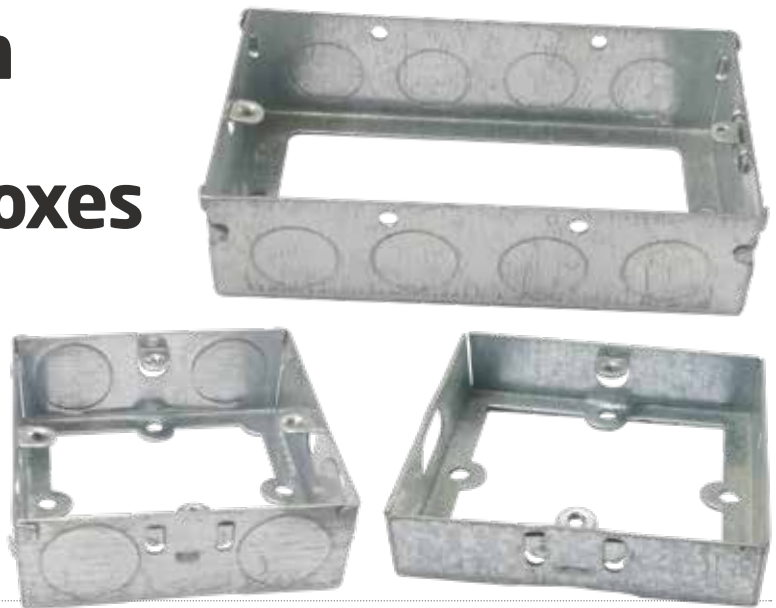

Metal Switch and Socket Extension Boxes

Part No.	Description
YEMSB1G16	1 Gang, 16mm
YEMSB1G25	1 Gang, 25mm
YEMSB1G35	1 Gang, 35mm
YEMSB2G16	2 Gang, 16mm
YEMSB2G25	2 Gang, 25mm
YEMSB2G35	2 Gang, 35mm

PVC Cable Grommets

Part No.	Description	Part No.	Description
YPVCGO20	Open 20mm	YPVCGO32	Open 32mm
YPVCGB20	Blind 20mm	YPVCGB32	Blind 32mm
YPVCGO25	Open 25mm	YPVCGO20QF	Open 20mm - Quick Fit
YPVCGB25	Blind 25mm	YPVCGO25QF	Open 25mm - Quick Fit