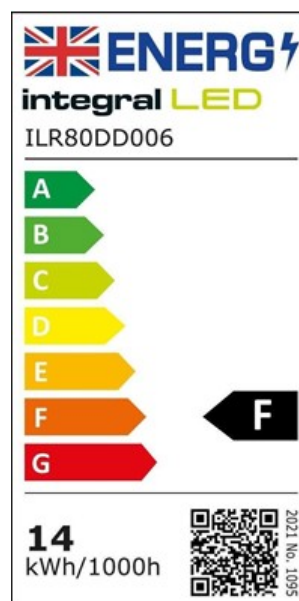

Wattage equivalent (W):	75
Amperage (mA):	65
Dimming:	Dimmable with compatible dimmers
Driver Included:	Yes
Electric Current:	AC
EN:	EN-62560
LVD Certified:	Yes

Light Data

Luminous Flux in Lumens (lm):	1275
Luminous efficacy (lm/W):	91
Correlated Colour Temperature (CCT) (K):	3000
Colour Temperature:	3000K - Warm White
Colour Temperature Name:	Warm White
Beam Angle:	120
Colour Rendering Index (CRI):	80
Frequency Range (Hz):	50/60
Instant on (Less than 1 second):	Yes
LED Type:	Surface mounted device (SMD)
Lifetime (hours):	25000
Switching Cycles:	12500

Environment

EN:	EN-62560
LVD Certified:	Yes
CE RoHS:	Yes
Previous Energy Rating:	A
New Energy Rating:	F
Hg 0% (Mercury Free):	Yes
IP Rating (Ingress Protection):	IP20
Lowest Operating Temperature (°C):	-20
Maximum Operating Temperature (°C):	40

Packaging

Portal.integral-led.com