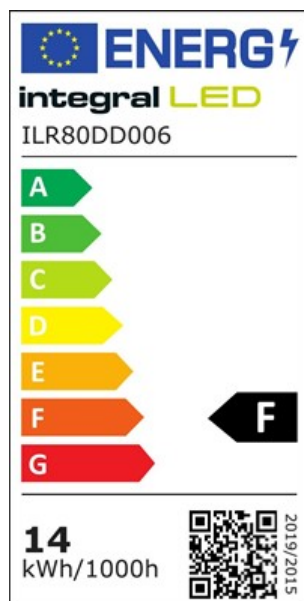

Wattage equivalent (W):	75
Amperage (mA):	65
Dimming:	Dimmable with compatible dimmers
Driver Included:	Yes
Electric Current:	AC
EN:	EN-62560
LVD Certified:	Yes

Light Data

Luminous Flux in Lumens (lm):	1275
Luminous efficacy (lm/W):	91
Correlated Colour Temperature (CCT) (K):	3000
Colour Temperature:	3000K - Warm White
Colour Temperature Name:	Warm White
Beam Angle:	120
Colour Rendering Index (CRI):	80
Frequency Range (Hz):	50/60
Instant on (Less than 1 second):	Yes
LED Type:	Surface mounted device (SMD)
Lifetime (hours):	25000
Switching Cycles:	12500

Environment

EN:	EN-62560
LVD Certified:	Yes
CE RoHS:	Yes
Previous Energy Rating:	A
New Energy Rating:	F
Hg 0% (Mercury Free):	Yes
IP Rating (Ingress Protection):	IP20
Lowest Operating Temperature (°C):	-20
Maximum Operating Temperature (°C):	40

Packaging

Portal.integral-led.com