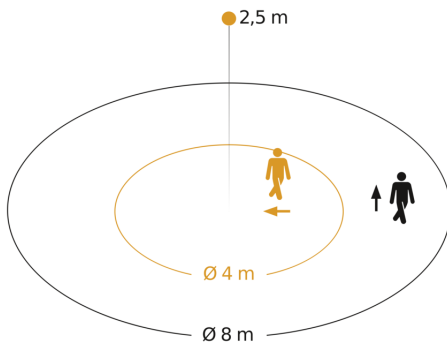

IS 2360 DE ECO 8m

white
EAN 4007841 034733
Article number 034733

Detection Zone