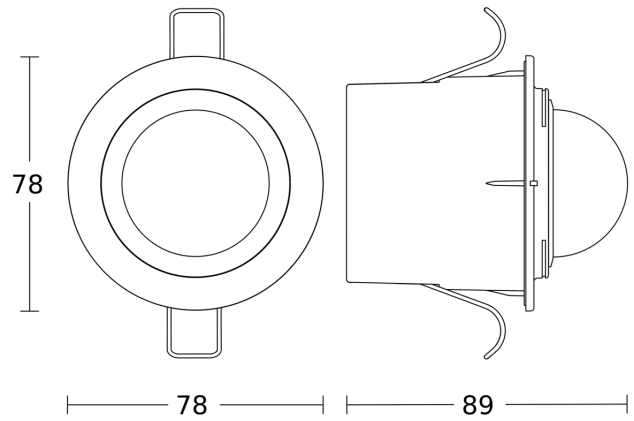

Technical specifications

Dimensions (Ø x H)	78 x 89 mm	LED lamps < 2 W	16 W
With motion detector	Yes	LED lamps > 2 W < 8 W	64 W
Manufacturer's Warranty	5 years	LED lamps > 8 W	64 W
Settings via	Potentiometers	Capacitive load in µF	132 µF
With remote control	No	Technology, sensors	passive infrared, Light sensor
Version	white	Mounting height	2,2 – 4 m
PU1, EAN	4007841034733	Mounting height max.	4,00 m
Type	Motion detectors	Optimum mounting height	2,5 m
Application, place	Outdoors, Indoors	Detection angle	360 °
Application, room	corridor / aisle, changing room, function room / ancillary room, kitchenette, stairwell, WC / washroom, outdoors, front door, all round the building, terrace / balcony, Indoors	Angle of aperture	180 °
Colour	white	Sneak-by guard	Yes
Colour, RAL	9010	Capability of masking out individual segments	Yes
Includes corner wall mount	No	Electronic scalability	No
Installation site	ceiling	Mechanical scalability	No
		Reach, radial	Ø 4 m (13 m ²)
		Reach, tangential	Ø 8 m (50 m ²)

IS 2360 DE ECO 8m

white
 EAN 4007841 034733
 Article number 034733

Technical specifications

Installation	In-ceiling installation, Ceiling
IP-rating	IP54
Protection class	II
Ambient temperature	-20 – 40 °C
Material	Plastic
Mains power supply	220 – 240 V / 50 – 60 Hz
Switching output 1, number of LEDs / fluorescent lamps	6 pcs.
Fluorescent lamps, electronic ballast	430 W
Fluorescent lamps, uncorrected	500 VA
Fluorescent lamps, series-corrected	406 VA
Fluorescent lamps, parallel-corrected	406 VA
Switching output 1, low-voltage halogen lamps	1000 VA

IS 2360 DE ECO 8m

white
EAN 4007841 034733
Article number 034733

Detection Zone

Possible mounting height: 2,20 m - 4,00 m
Orange: radial
Black: tangential

Dimension Drawing

Circuit diagram