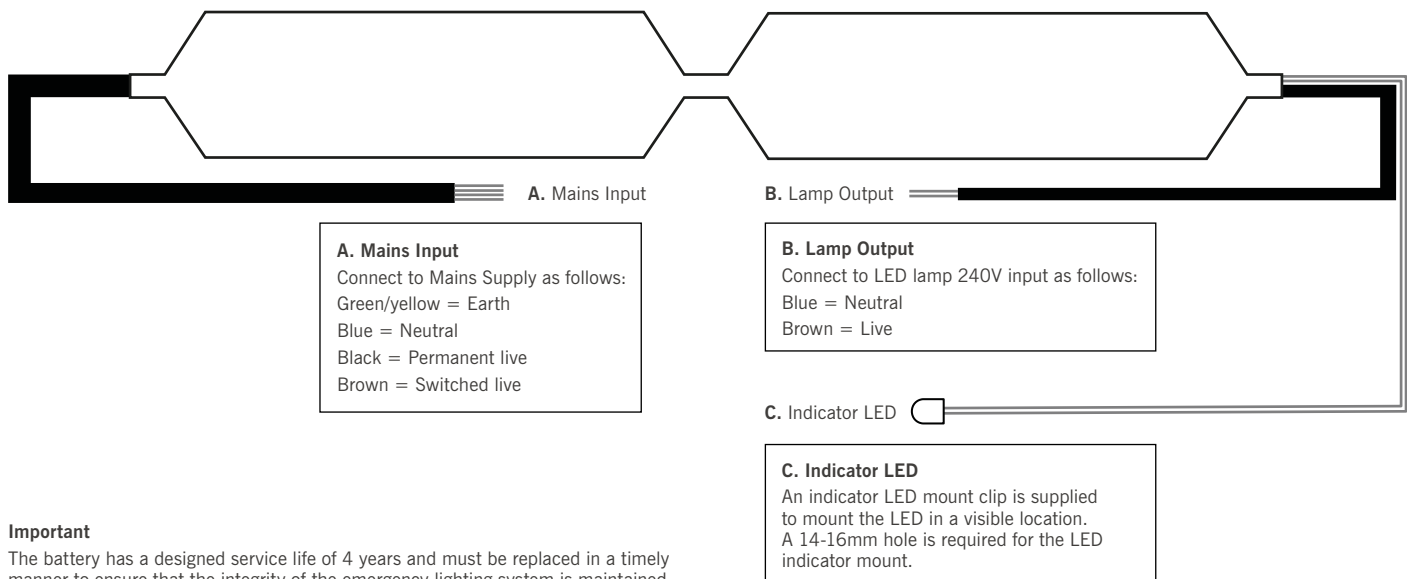

5 YEAR
WARRANTY

LED Downlight 3 Hour Emergency Sock Pack

- Emergency output power: 3W (4-cell)
- Standard 3 hour discharge duration
- Articulated emergency pack, Maintained
- Complies with IEC 61347-2-7
- Suitable for installation to EN50172 and BS7671
- Braided polyethylene cover
- Green charge indicator LED with bezel
- Compatible with Luxna LED Downlight dimmable drivers
- Manufactured in UK

Part No.	Measurement L x W x H	Compatible Products	
LXLPF2-4SP200-EM3	520 x 40 mm	LXPLR/S: 6W, 9W, 12W, 18W	LXFRD10, LXFRDRD10APP
Accessories			
LXLPF2-ELC-W	Spare charge indicator LED bezel - White		

Wiring diagram

Important
 The battery has a designed service life of 4 years and must be replaced in a timely manner to ensure that the integrity of the emergency lighting system is maintained.