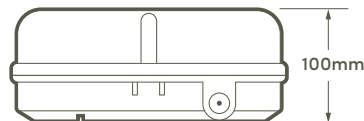

## Adriatic 15w LED Square Bulkhead

BLACK BASE

### Features

- 2x20mm conduit entry
- Specific LED chip layout to allow for even light distribution
- Push Fit connectors for quick and simple installation