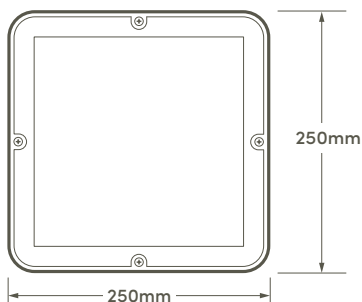

## Adriatic 15w LED Square Bulkhead

BLACK BASE

### Features

- 2x20mm conduit entry
- Specific LED chip layout to allow for even light distribution
- Push Fit connectors for quick and simple installation