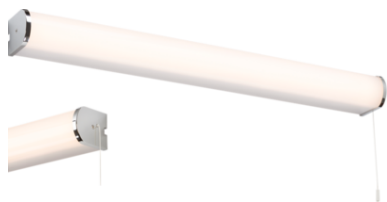

DATASHEET

BWLED4

230V IP44 15W LED Bathroom Wall Light

www.mlaccessories.co.uk

MLA PART CODE	BWLED4
DESCRIPTION	230V IP44 15W LED Bathroom Wall Light
NET WEIGHT (KG)	0.438
FINISH	Chrome
DIFFUSER	Opal
DIMENSIONS (MM)	Height - 52 Width - 600 Projection - 64
CONSTRUCTION	Construction - Aluminium Construction 2 - & polycarbonate
CLASS	II
IP RATING	IP44
WATTAGE (W)	15
LAMP TECHNOLOGY	LED
LAMP INCLUDED	Yes
LUMENS (LM)	1300
LUMEN TOLERANCE	5%
EFFICACY (LM/W)	85.14
CIRCUIT WATTAGE (W)	15.49
CCT	3000K
LIGHT COLOUR	Warm White
CRI	>80
SDCM	<6
RUNNING CURRENT (A)	0.128
LIFE SPAN (HRS)	25,000
DIMMABLE	No
INPUT VOLTAGE	230V 50Hz
WARRANTY	3year(s)
MANUFACTURED IN ACCORDANCE WITH	BS EN 60598
ORIGIN OF MANUFACTURE	China