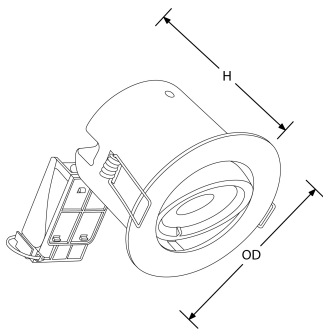

SKU Code

EN-DLM982X

Line Drawing

Polar Curve

Colour

## Product Features:

- Push-fit terminal block with loop in/loop out for installation
- Interchangeable twist & lock bezels available in white, matt white, polished chrome and satin nickel (sold separately)
- Fibre based insulation coverable up to 300mm (LED only)
- For Adjustable use EN-DLM982X & EN-BZ92
- Tested in 30, 60 & 90 min fire rated ceilings
- Fire tested with solid timber, joist and metal web joists
- 5 year warranty

## Product Specs:

Input Voltage	220~240V AC	Input Frequency	50/60HZ
IP Rating	IP20	Lamp Base	GU10
Overall Diameter (mm)	102	Weight (Kg)	0.211
Height (mm)	120	Product Type	Downlights,Fire-Rated Downlight
Cutout Diameter (mm)	85-85		