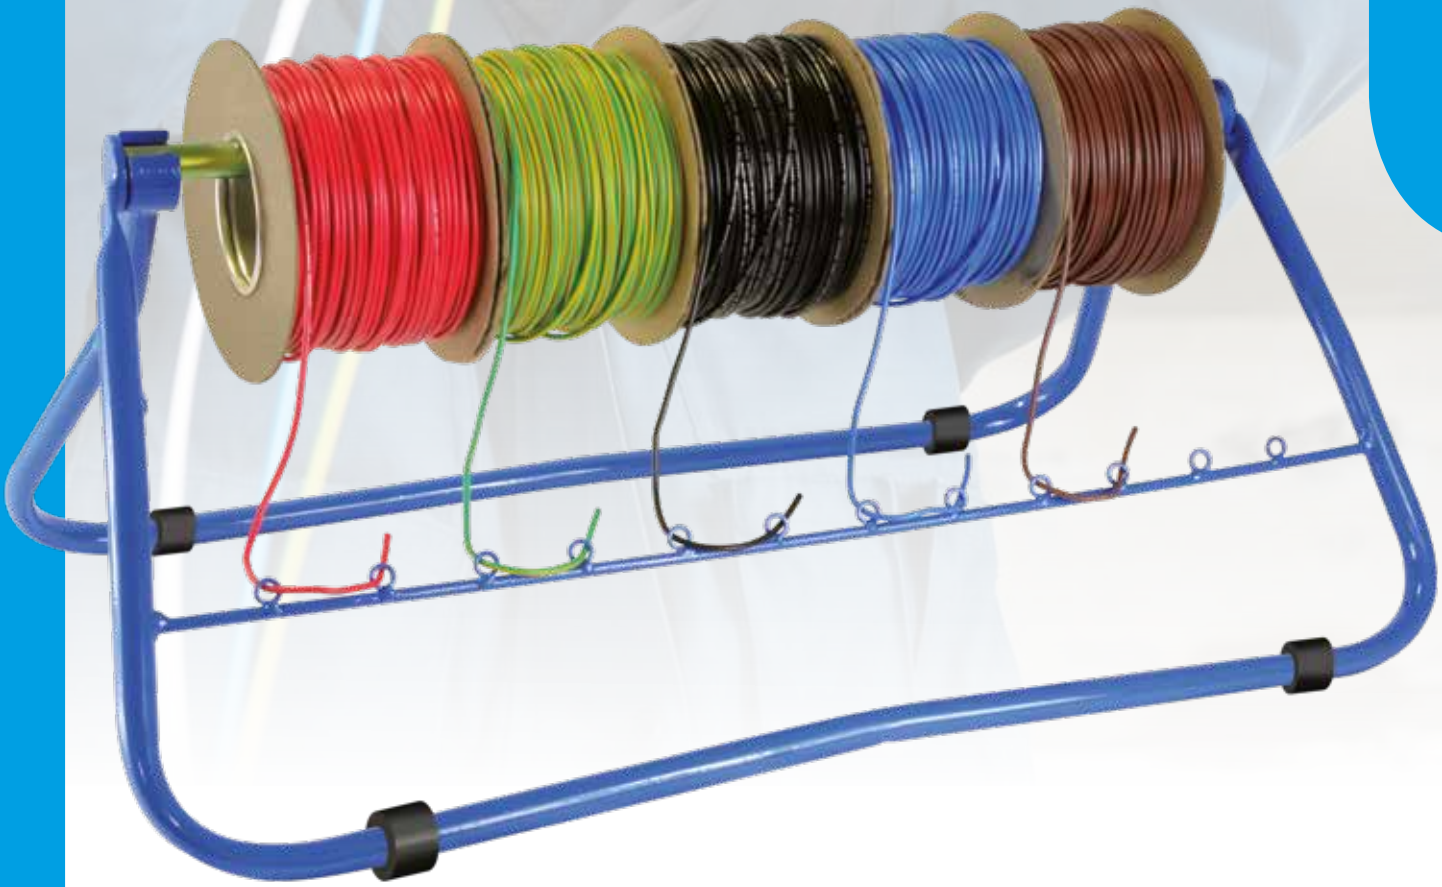

YOUR ESSENTIALS

Product Specification Sheet

Cable Carrier

- Durable steel construction
- Light weight frame
- Folds flat when in storage
- Rubber feet for stability
- Holds up to 6 reels (up to 50kg of cable)

Part No.	Description
YCC	Cable Carrier