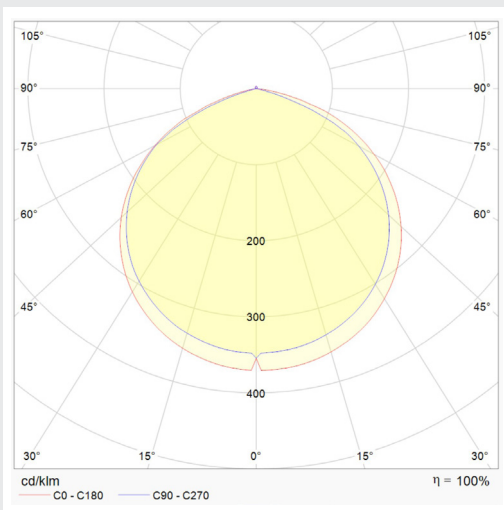

Light Distribution Curve

www.redarrowelectrical.co.uk