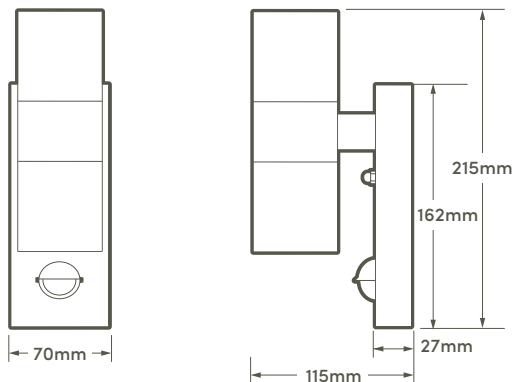

Coral Up/Down Wall Light

COMPLETE WITH PIR SENSOR
STAINLESS STEEL, BLACK, COPPER OR ANTHRACITE GREY

Features

- Accessory pack included
- Manual override function
- Lamp not included
- GU10 compatible up to 35w

Technical information

Detection distance:	6m
Detection angle:	100°
Voltage:	220-240v

Stainless Steel	HSLEDUL/PIR
Black	HSLEDUL/PIR/BLK
Copper	HSLEDUL/PIR/COP
Anthracite Grey	HSLEDUL/PIR/GRY