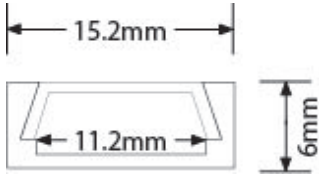

Line Drawing

Polar Curve

Colour

Feature & Benefits

- Aluminium profiles for mounting flexible or solid LED strips up to 10.8 mm wide
- Available with clear or frosted diffuser covers (sold separately)
- Aluminium finish; anodised aluminium finish for EN-CH102 and EN-CH103
- LEDline and LEDline Pro strip has adhesive backing to fix it in the profile
- 1m and 2m standard lengths - add suffix 1 for 1m or 2 for 2m
- With or without cable entry end caps (sold separately)

Product Specs:

Dimmable	No	IP Rating	None
Lamp Base	None	Width (mm)	15
Height (mm)	6	Weight (Kg)	0.0165
Positional Adjustment	Fixed		

Compliance & Approvals:

Warranty:

This product has a warranty period of 3 Years. Warranties may be available on certain products as indicated in the product description. Warranties are valid from the date of purchase. The warranty is invalid in the case of improper use, installation, tampering, removal of the Q.C. date label or installation in an improper working environment or installation. Should this product fail during the warranty period it will be replaced free of charge, subject to the correct installation of the original product and subsequent return of the faulty unit. Aurora does not accept responsibility for any installation costs associated with the replacement of this product and Aurora reserves the right to alter specifications without prior notice.