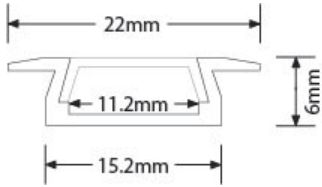

Line Drawing

Polar Curve

Colour

Feature & Benefits

- Aluminium profiles for mounting flexible or solid LED strips up to 10.8 mm wide
- Available with clear or frosted diffuser covers (sold separately)
- Aluminium finish; anodised aluminium finish for EN-CH102 and EN-CH103
- LEDline and LEDline Pro strip has adhesive backing to fix it in the profile
- 1m and 2m standard lengths - add suffix 1 for 1m or 2 for 2m
- With or without cable entry end caps (sold separately)

Product Specs:

Dimmable	No	IP Rating	None
Lamp Base	None	Width (mm)	22
Height (mm)	6	Positional Adjustment	Fixed

Compliance & Approvals:

Warranty:

This product has a warranty period of 3 Years. Warranties may be available on certain products as indicated in the product description. Warranties are valid from the date of purchase. The warranty is invalid in the case of improper use, installation, tampering, removal of the Q.C. date label or installation in an improper working environment or installation. Should this product fail during the warranty period it will be replaced free of charge, subject to the correct installation of the original product and subsequent return of the faulty unit. Aurora does not accept responsibility for any installation costs associated with the replacement of this product and Aurora reserves the right to alter specifications without prior notice.