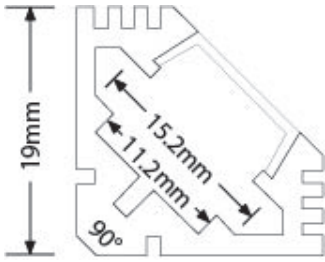

Product Description: **Corner Profile**

Aluminium channel offers a choice of recessed, surface and corner mount options. With limitless application, the channel is ideal for use with our LED strip for living rooms, cove lighting or under counter tops.

SKU Code	Finish Colour
EN-CH1041	Aluminium
EN-CH1042	Aluminium

Line Drawing

Polar Curve

Colour

Feature & Benefits

- Aluminium profiles for mounting flexible or solid LED strips up to 10.8 mm wide
- Available with clear or frosted diffuser covers (sold separately)
- Aluminium finish; anodised aluminium finish for EN-CH102 and EN-CH103
- LEDline and LEDline Pro strip has adhesive backing to fix it in the profile
- 1m and 2m standard lengths - add suffix 1 for 1m or 2 for 2m
- With or without cable entry end caps (sold separately)

Product Specs:

Dimmable	No	IP Rating	None
Lamp Base	None	Width (mm)	19
Height (mm)	19	Positional Adjustment	Fixed

Compliance & Approvals:

Warranty:

This product has a warranty period of 3 Years. Warranties may be available on certain products as indicated in the product description. Warranties are valid from the date of purchase. The warranty is invalid in the case of improper use, installation, tampering, removal of the Q.C. date label or installation in an improper working environment or installation. Should this product fail during the warranty period it will be replaced free of charge, subject to the correct installation of the original product and subsequent return of the faulty unit. Aurora does not accept responsibility for any installation costs associated with the replacement of this product and Aurora reserves the right to alter specifications without prior notice.