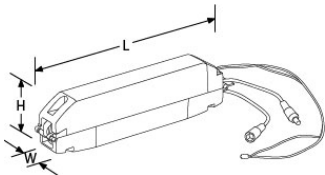

Product Description: 3 Hour Maintained Emergency Pack

3 hour maintained emergency pack to suit Slim-Fit 18W-24W and the complete Poly-Slim range

SKU Code

EN-DLEM2

Line Drawing

Polar Curve

Colour

Product Features:

- 1 Year Warranty

Product Specs:

Width (mm)	68	Length (mm)	270
Weight (Kg)	0.512	Height (mm)	42

Compliance & Approvals:

Warranty:

This product has a warranty period of 1 Year. Warranties may be available on certain products as indicated in the product description. Warranties are valid from the date of purchase. The warranty is invalid in the case of improper use, installation, tampering, removal of the Q.C. date label or installation in an improper working environment or installation. Should this product fail during the warranty period it will be replaced free of charge, subject to the correct installation of the original product and subsequent return of the faulty unit. Aurora does not accept responsibility for any installation costs associated with the replacement of this product and Aurora reserves the right to alter specifications without prior notice.