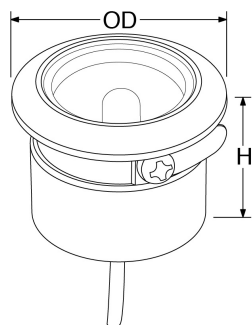

Product Description: M-Lite™ PRO 1W IP68 316 Stainless Steel Marker Light

Addition to the M-Lite™ PRO range, these ground lights use 316 stainless steel, making them suitable for coastal areas and are also submersible. IP68 for applications including patios, wet rooms and walkways.

SKU Code	Wattage	Colour	Lumens	Lumens/Watt	Beam Angle	Finish Colour
EN-WU682R/30	1	3000	80	80	80	Stainless Steel
EN-WU682R/57	1	5700	80	80	80	Stainless Steel
EN-WU682R/BLU	1				80	Stainless Steel

Line Drawing

Polar Curve

Colour

Stainless Steel

Product Features:

- IP68 low voltage 316 Stainless Steel LED marker light
- Submersible to a depth of 1 metre
- Requires a constant current LED driver (not included)
- Pre-wired with 1 metre of rubber cable
- 1 year warranty

Product Specs:

Power Factor	0.45	IP Rating	IP68
Lifetime L70 (hrs)	10000	Lamp Base	Other
Overall Diameter (mm)	31	Weight (Kg)	0.108
Height (mm)	40	Product Type	Markers
Cutout Diameter (mm)	26-		

Compliance & Approvals: