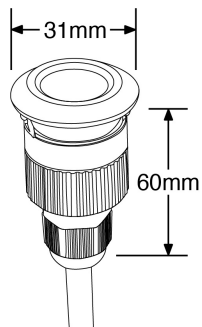

Product Description: M-Lite™ PRO 3W IP68 Marker Light

Addition to the M-Lite™ PRO range, these ground lights use 316 stainless steel, making them suitable for coastal areas and are also submersible. IP68 for applications including patios, wet rooms and walkways.

SKU Code	Wattage	Colour	Lumens	Lumens/Watt	Beam Angle	Finish Colour
EN-WU673R/30	3	3000	130	44	80	Stainless Steel
EN-WU673R/55	3	5500	130	44	80	Stainless Steel

Line Drawing

Polar Curve

Colour

Stainless Steel

Product Features:

- IP68 low voltage 316 Stainless Steel LED marker light
- Submersible to a depth of 1 metre
- Requires a constant current LED driver (not included)
- Pre-wired with 1 metre of rubber cable
- 1 year warranty

Product Specs:

Input Voltage	~V AC	IP Rating	IP68
Lifetime L70 (hrs)	10000	Lamp Base	Other
Overall Diameter (mm)	31	Weight (Kg)	0.120
Height (mm)	60	Product Type	Markers
Cutout Diameter (mm)	26-		

Compliance & Approvals: