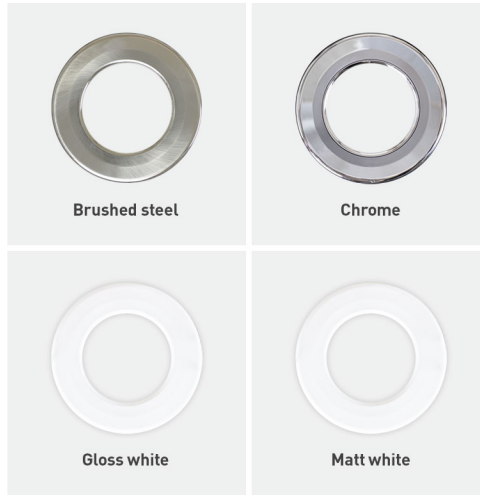

## H4 Pro bezels

Twist & lock system makes changing bezels quick, clean and easy

### PRODUCT CODES

Product code	Finish	Short Description
RB442BS	Brushed steel	Twist & lock system makes changing bezels quick, clean and easy
RB442CR	Chrome	Twist & lock system makes changing bezels quick, clean and easy
RB442WH	Gloss white	Twist & lock system makes changing bezels quick, clean and easy
RB442MW	Matt white	Twist & lock system makes changing bezels quick, clean and easy
RB442BLK	Matt Black	Twist & lock system makes changing bezels quick, clean and easy

### FEATURES & BENEFITS

Twist & lock system makes interchanging bezels quick, clean and easy

Can be fitted after decoration is complete

Matt white bezels can be painted with a wide range of paints designed for domestic ceiling use