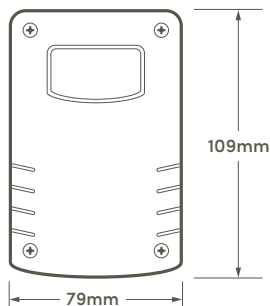

## Niagara Adjustable Wall Mounted Photocell

### Features

- Day/night sensor
- Adjustable Lux level
- Suitable for LED
- No minimum load
- Adjustable off time after 2, 4, 6 or 8 hours
- Fully adjustable

### Technical information

Dusk Switch on:	3 LUX - 1000 LUX
Time Delay:	15sec
Max Load:	400w LED
Dimensions:	95x77x35mm
IP Rating:	IP55

Product code: HSPC5