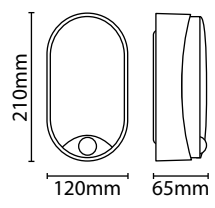

**EternaEco**  
**LED**  
**3 YEAR**  
 Warranty\*

**Eterna**<sup>®</sup>  
 Everyday Lighting For Professionals

**10W ECONOMY LED BULKHEAD WITH 120° PIR**

- Polycarbonate diffuser, polycarbonate / ABS housing
- 10 metre detection range
- 120° detection angle
- Time on adjustment 10 secs - 5 min
- Lux level adjustments 10 lux - 2000lux

• M.O.M: 1 / O.P.Q: 12

Code	Colour	Wattage	Colour Temp.	Luminaire Lumens	Avg. Rated Life (Hrs)	IP Rating
VECOPIRBH	Black	10W	4000K	700 lm	25,000 hrs	IP54

**LED LAMP SPECIFICATIONS:**

Luminaire lumens (with diffuser)	<b>700 lm</b>
Lumens from chip (no diffuser)	<b>900 lm</b>
Useful lumens	<b>650 lm</b>
Rated Wattage	10W
Rated luminous flux	650 lm
Nominal life time of the lamp	25,000 hrs
Colour temperature	4000K
Number of switching cycles before premature lamp failure	15,000
Warm-up time up to 60% of the full light output	Instant full light
Dimmable	No
Nominal beam angle	120°
Rated power	10W
Rated lamp lifetime	25,000 hrs
Lamp power factor	0.5
Lumen maintenance factor at end of nominal life	70%
Starting time	0.5s
Colour rendering	80
Colour consistency	Within a six step Macadam ellipse
Rated peak intensity	208cd
Rated beam angle	120°
Voltage / Frequency	220-240V~50/60Hz
Not suitable for accent lighting	