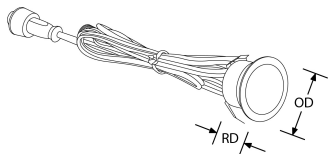

Product Description: M-Lite[™] IP67 Deck Light 12 Pack Kit

Fixed stainless steel IP67 LED marker lighting pack. Ideal for interior and exterior applications, such as decking areas or low level lighting.

SKU Code	Wattage	Colour	Lumens	Lumens/Watt	Beam Angle	Finish Colour	SKU Type
EN-DK12/30	7.2	3000	144	20	120	Stainless Steel	Non Dimmable
EN-DK12/40	7.2	4000	144	20	120	Stainless Steel	Non Dimmable
EN-DK12/BLU	7.2				120	Stainless Steel	Non Dimmable

Line Drawing

Polar Curve

Colour

Stainless Steel

Feature & Benefits

- Pack includes: 6 or 12 x IP67 stainless steel fixed LED marker lights with plug and play connectors. 1m cable between lights
- 1 x 8W driver for 12 pack kit
- Cool operating temperature
- Non-dimmable
- 1 x 5W driver for 6 pack kit

Product Specs:

Input Voltage	90~260V AC	Input Frequency	50/60HZ
Power Factor	0.5	IP Rating	IP67
Lifetime L70 (hrs)	50000hrs	IK Rating	IK04
Lamp Base	Other	Overall Diameter (mm)	30
Weight (Kg)	0.540	Height (mm)	18.5
Product Type	Markers	Cutout Diameter (mm)	24-25
Operating Temp. (Min) °C	-30°C	Operating Temp. (Max) °C	60°C