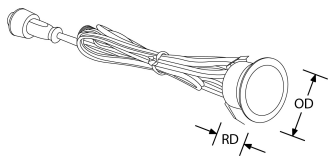

Product Description: M-Lite™ IP67 Deck Light 6 Pack Kit

Fixed stainless steel IP67 LED marker lighting pack. Ideal for interior and exterior applications, such as decking areas or low level lighting.

SKU Code	Wattage	Colour	Lumens	Lumens/Watt	Beam Angle	Finish Colour	SKU Type
EN-DK6/30	3.6	3000	72	20	120	Stainless Steel	Non Dimmable
EN-DK6/40	3.6	4000	72	20	120	Stainless Steel	Non Dimmable
EN-DK6/BLU	3.6				120	Stainless Steel	Non Dimmable

Line Drawing

Polar Curve

Colour

Stainless Steel

Product Features:

- Pack includes: 6 or 12 x IP67 stainless steel fixed LED marker lights with plug and play connectors. 1m cable between lights
- 1 x 8W driver for 12 pack kit
- Cool operating temperature
- Non-dimmable
- 1 x 5W driver for 6 pack kit

Product Specs:

Input Voltage	90~260V AC	Input Frequency	50/60HZ
Power Factor	0.5	IP Rating	IP67
Lifetime L70 (hrs)	50000	IK Rating	IK04
Lamp Base	Other	Overall Diameter (mm)	30
Weight (Kg)	0.318	Height (mm)	18.5
Product Type	Markers	Cutout Diameter (mm)	24-25
Operating Temp. (Min) °C	-30°C	Operating Temp. (Max) °C	60°C