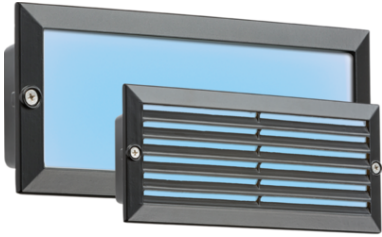

DATASHEET

BLED5BB

230V IP54 5W Blue LED Recessed Brick Light - Black Fascia

www.mlaccessories.co.uk

MLA PART CODE	BLED5BB
DESCRIPTION	230V IP54 5W Blue LED Recessed Brick Light - Black Fascia
NET WEIGHT (KG)	0.45
FINISH	Black
DIFFUSER	Opal
DIMENSIONS (MM)	Length - 235 Height - 101 Recessed Depth - 70
CUT-OUT (MM)	Cut-out Box W/H/D - 226x86x70
CONSTRUCTION	Construction - Die-cast aluminium Construction 2 - & glass
CLASS	I
IP RATING	IP54
WATTAGE (W)	5
LAMP TECHNOLOGY	LED
LAMP INCLUDED	Yes
LUMENS (LM)	80
EFFICACY (LM/W)	16
CIRCUIT WATTAGE (W)	4.78
LIGHT COLOUR	Blue
RUNNING CURRENT (A)	0.054
BEAM ANGLE (DEGREES)	150
LIFE SPAN (HRS)	30,000
DIMMABLE	No
INPUT VOLTAGE	230V 50Hz
CABLE ENTRY (MM)	12
CABLE GLAND INCLUDED	Blind grommet
WARRANTY	3year(s)
MANUFACTURED IN ACCORDANCE WITH	BS EN 60598
ORIGIN OF MANUFACTURE	China