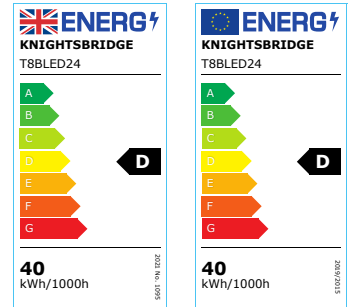

### T8BLED24

230V 40W Twin LED Batten 1225mm (4ft) 4000K

[www.mlaccessories.co.uk](http://www.mlaccessories.co.uk)

MLA PART CODE	T8BLED24
DESCRIPTION	230V 40W Twin LED Batten 1225mm (4ft) 4000K
FINISH	White
DIFFUSER	Opal
DIMENSIONS (MM)	Length - 1225 Width - 95 Projection - 85
CONSTRUCTION	Construction - Pressed steel Construction 2 - & polycarbonate
CLASS	I
IP RATING	IP20
WATTAGE (W)	40
LAMP TECHNOLOGY	LED
LAMP INCLUDED	Yes
LUMENS (LM)	4500
LUMENS LIGHT SOURCE ONLY (LM)	5735
LUMEN TOLERANCE	5%
EFFICACY (LM/W)	110
CIRCUIT WATTAGE (W)	41.67
CCT	4000K
LIGHT COLOUR	Cool White
CRI	>80
SDCM	<6
RUNNING CURRENT (A)	0.190
DISPLACEMENT FACTOR	>0.9
SVM	0.79
PST-LM	0.035
BEAM ANGLE (DEGREES)	120
LIFE SPAN (HRS)	30,000
L70B50 LIFESPAN (HRS)	50,000