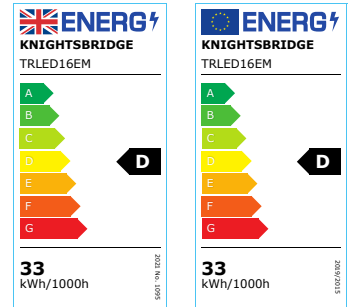

DATASHEET

TRLED16EM

230V IP65 6ft 33W Single LED Non-Corrosive Emergency

www.mlaccessories.co.uk

MLA PART CODE	TRLED16EM
DESCRIPTION	230V IP65 6ft 33W Single LED Non-Corrosive Emergency
NET WEIGHT (KG)	3.4
FINISH	Grey
DIFFUSER	Opal
DIMENSIONS (MM)	Length - 1828 Height - 90 Width - 94
CONSTRUCTION	Construction - Polycarbonate
CLASS	I
IP RATING	IP65
WATTAGE (W)	33
LAMP TECHNOLOGY	LED
LAMP INCLUDED	Yes
LUMENS (LM)	4100
LUMENS LIGHT SOURCE ONLY (LM)	4780
LUMEN TOLERANCE	5%
EFFICACY (LM/W)	142.24
LUMENS EMERGENCY MODE (LM)	830
CIRCUIT WATTAGE (W)	33.65
CCT	4000K
LIGHT COLOUR	Cool White
CRI	>80
SDCM	<6
RUNNING CURRENT (A)	0.155
DISPLACEMENT FACTOR	>0.9
SVM	0.801
PST-LM	0.046
BEAM ANGLE (DEGREES)	120
LIFE SPAN (HRS)	25,000