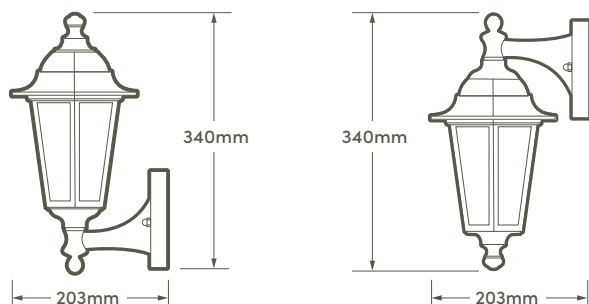

Caspian Full Lantern

BLACK

Features

- Polycarbonate and glass
- E27 LED lamp compatible
- Lamp not included
- Suitable for LED lamp

Technical information

Max wattage:	60w
Voltage:	220-240v

Product code: HSLN01