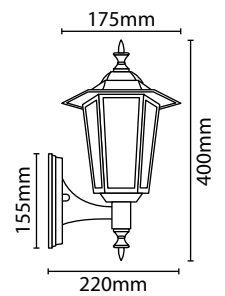

EternaEco
LED
3 YEAR
Warranty*

Eterna[®]
Everyday Lighting For Professionals

7W LED ECONOMY FULL LANTERNS

Energy efficient LED alternative to traditional lanterns

- Tough polycarbonate construction
- PIR VERSION:**
 - Time on adjustment 5 secs - 5 mins
 - Lux level adjustments
 - 120° detection angle
 - 8 metre detection range
- M.O.M: 1 / O.P.Q: 4

PIR version shown

LED LAMP SPECIFICATIONS:

Lumens total flux	420 lm
Rated Wattage	7W
Nominal life time of the lamp	35,000 hrs
Colour temperature	3100K
Number of switching cycles before premature lamp failure	≥15,000
Warm-up time up to 60 % of the full light output	Instant full light
Dimmable	No
LED array dimensions (Ø)	110mm
Nominal beam angle	120°
Rated power	7W
Rated lamp lifetime	35,000 hrs
Lamp power factor	>0.5s
Lumen maintenance factor at end of nominal life	≥0.70
Starting time	<0.1s
Colour rendering	≥80
Colour consistency	Within 6 step Macadam ellipse
Rated peak intensity	110cd
Rated beam angle	120°
Voltage / Frequency	240V~50Hz
Not suitable for accent lighting	

Code	Version	Colour	Wattage	Colour Temp.	Lumens	Avg. Rated Life (Hrs)	IP Rating
VECOFBK	Standard	Black	7W	3100K	420 lm	35,000 hrs	IP44
VECOPIRBK	120° PIR						

*Subject to terms & conditions