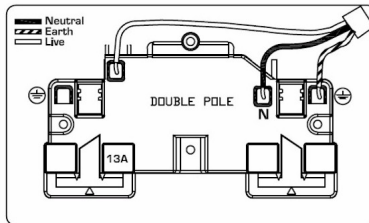

### Elemento IP | ELEMENTO RANGE | IP66 Power Socket Outlets

Item Image

Wiring

Dimensions

Primary Range	Elemento IP
Insert Type	2 gang 13A Double Pole Switched Socket Lockable
Insert Colour	White/White
EAN13 Barcode	5017503940523
Commodity Code	85363010
Luckins TSI	406102942
Dimensions(Nominal)	Double-Mod: Height = 153.0mm Width = 170.0mm Depth = 95.0mm
Weight	715 GR
Switched Poles	Double
Current Rating	13 Amp
Voltage	220/250V AC
Maximum Load	13 Amp
IP Rating	IP66
Contact Gap Minimum	3mm
Terminal Capacity 1	4x2.5mm <sup>2</sup>
Terminal Capacity 2	3x4mm <sup>2</sup>
Terminal Capacity 3	2x6mm <sup>2</sup> Multi-Strand
Terminal Capacity 4	1x10mm <sup>2</sup>
Earth Terminal Capacity 1	4x2.5mm <sup>2</sup>
Earth Terminal Capacity 2	3x4mm <sup>2</sup>
Earth Terminal Capacity 3	2x6mm <sup>2</sup> Multi-Strand
Earth Terminal Capacity 4	1x4mm <sup>2</sup>
Earth Terminal Capacity 5	1x1mm <sup>2</sup>
Product Class 1	Must be earthed
Ambient Operating Temperature	-5° to +40°C
Maximum Installation Altitude	2000m
Standard/Approval	IP66 & BS1363-2