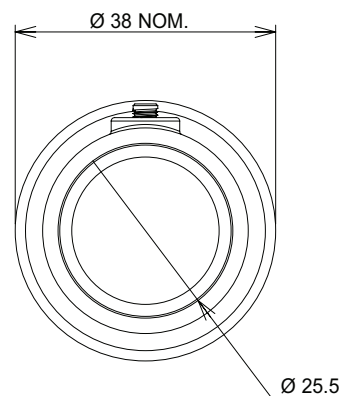

PRODUCT CODE: CL25FC
CONLOK® MALLEABLE CONDUIT BOX

DESCRIPTION

25mm Conlok® Flanged Coupler

FINISH

Hot Dipped Galvanised

MATERIAL

Malleable Iron

PACKAGING

Packed in qty 25

ADDITIONAL NOTES

Conforms to BS EN61386-21:2004
Supplied with 12.9 Grade Grub Screw
1 x Allen key is supplied in each inner box

⊕ Values are nominal and with a general tolerance ±5% unless otherwise specified