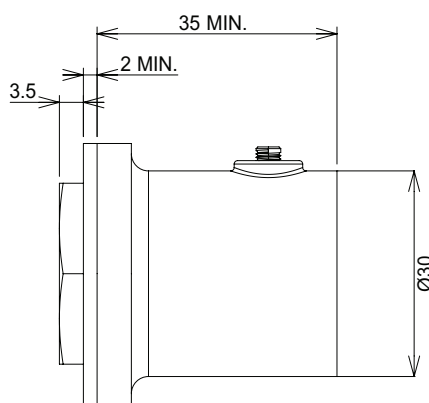

PRODUCT CODE: CL25FC
CONLOK® MALLEABLE CONDUIT BOX

DESCRIPTION

25mm Conlok® Flanged Coupler

FINISH

Hot Dipped Galvanised

MATERIAL

Malleable Iron

PACKAGING

Packed in qty 25

ADDITIONAL NOTES

Conforms to BS EN61386-21:2004
Supplied with 12.9 Grade Grub Screw
1 x Allen key is supplied in each inner box

⊕ Values are nominal and with a general tolerance ±5% unless otherwise specified