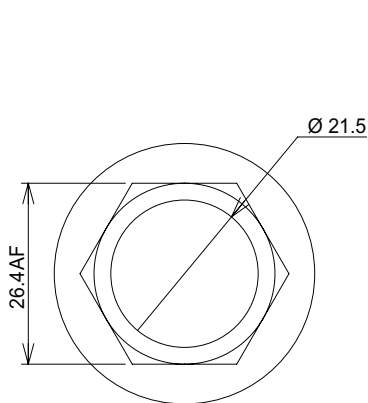

PRODUCT CODE: CL25FC
CONLOK® MALLEABLE CONDUIT BOX

DESCRIPTION

25mm Conlok® Flanged Coupler

FINISH

Hot Dipped Galvanised

MATERIAL

Malleable Iron

PACKAGING

Packed in qty 25

ADDITIONAL NOTES

Conforms to BS EN61386-21:2004
Supplied with 12.9 Grade Grub Screw
1 x Allen key is supplied in each inner box

⊕ Values are nominal and with a general tolerance ±5% unless otherwise specified