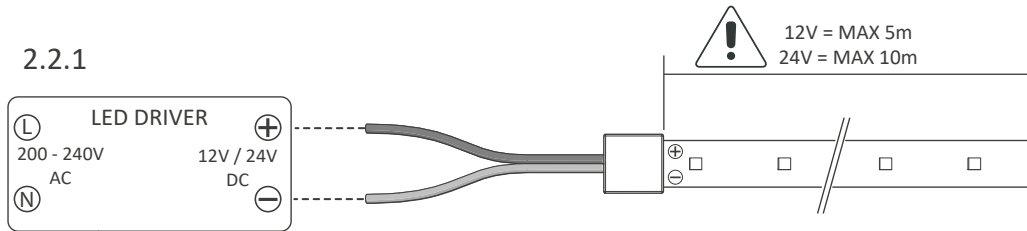

Order separately / Commandez séparément / Apart bestellen / Ordene por separado / Separat bestellen / Zamów osobno / Encomendar Separadamente / Ordina separatamente

2.2.2