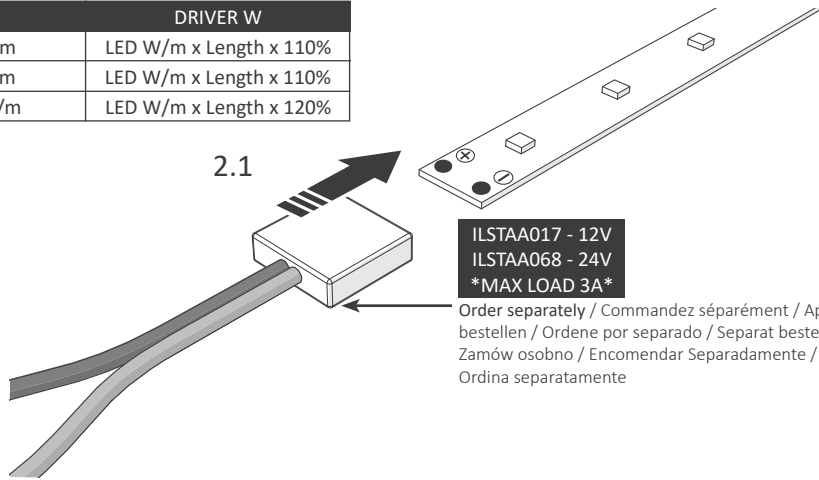

ILSTAA017 - 12V
ILSTAA068 - 24V
MAX LOAD 3A

Order separately / Commandez séparément / Apart bestellen / Ordene por separado / Separat bestellen / Zamów osobno / Encomendar Separadamente / Ordina separatamente

2.2.1