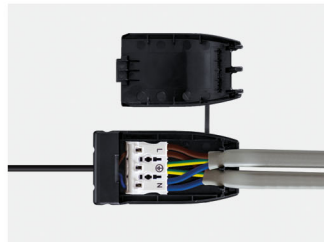

DOWNLIGHTS SPECIFICATION SHEET