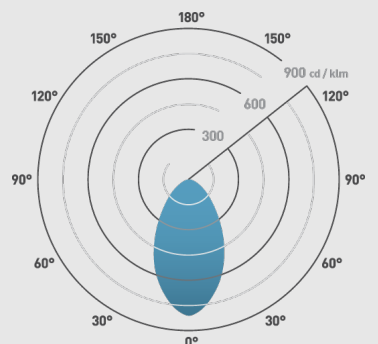

Beam angle: 55°