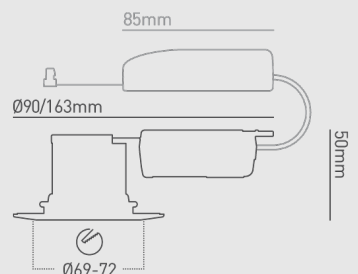

Beam angle: 55°