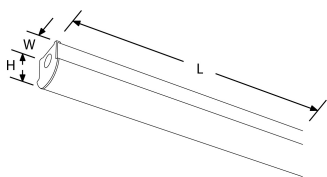

Line Drawing