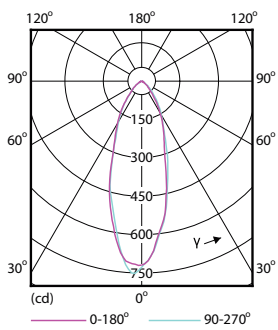

Product data

General Information	
Cap base	GU10 [GU10]
EU RoHS compliant	Yes
Nominal lifetime (nom.)	15000 h
Switching cycle	50,000X
Technical type	5-50W
Light Technical	
Colour Code	830 [CCT of 3,000 K]
Beam Angle (Nom)	36 °
Luminous flux (nom.)	365 lm
Luminous intensity (nom.)	710 cd
Colour designation	White (WH)
Correlated Colour Temperature (Nom)	3000 K
Luminous efficacy (rated) (nom.)	73.00 lm/W
Colour consistency	<6
Colour rendering index (nom.)	80
LLMF at end of nominal lifetime (nom.)	70 %
Luminous flux in 90° cone (rated)	365 lm
Operating and Electrical	
Input frequency	50 to 60 Hz
Power (Rated) (Nom)	5 W

Dimensional drawing

GU10 230V 5-50W 365lm 36D 3000K GU10 D

Product	D	C
CorePro LEDspot 5-50W GU10 830 36D DIM	50 mm	54 mm

Photometric data

LEDspot,PAR38 11W 900lm 3000K

Classic LEDspotMV 50W GU10 830 36D

CorePro LEDspotMV 50W GU10 830 36D CLA