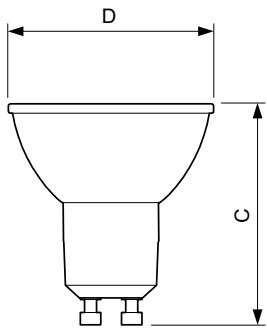

Product data

General Information	
Cap base	GU10 [GU10]
EU RoHS compliant	Yes
Nominal lifetime (nom.)	15000 h
Switching cycle	50,000X
Technical type	5-50W
Light Technical	
Colour Code	830 [CCT of 3,000 K]
Beam Angle (Nom)	36 °
Luminous flux (nom.)	365 lm
Luminous intensity (nom.)	710 cd
Colour designation	White (WH)
Correlated Colour Temperature (Nom)	3000 K
Luminous efficacy (rated) (nom.)	73.00 lm/W
Colour consistency	<6
Colour rendering index (nom.)	80
LLMF at end of nominal lifetime (nom.)	70 %
Luminous flux in 90° cone (rated)	365 lm
Operating and Electrical	
Input frequency	50 to 60 Hz
Power (Rated) (Nom)	5 W

Lamp current (nom.)	25 mA
Wattage equivalent	50 W
Starting time (nom.)	0.5 s
Warm-up time to 60% light (nom.)	0.5 s
Power factor (nom.)	0.7
Voltage (Nom)	220-240 V
Temperature	
T-Case maximum (nom.)	65 °C
Controls and Dimming	
Dimmable	Yes
Mechanical and Housing	
Bulb shape	PAR16 [PAR 2 inch]
Approval and Application	
Energy efficiency label (EEL)	A+
Suitable for accent lighting	Yes
Energy consumption kWh/1,000 hours	5 kWh
Product Data	
Full product code	871869672139100

Dimensional drawing

GU10 230V 5-50W 365lm 36D 3000K GU10 D

Product	D	C
CorePro LEDspot 5-50W GU10 830 36D DIM	50 mm	54 mm

Photometric data

LEDspot,PAR38 11W 900lm 3000K

Classic LEDspotMV 50W GU10 830 36D

CorePro LEDspotMV 50W GU10 830 36D CLA