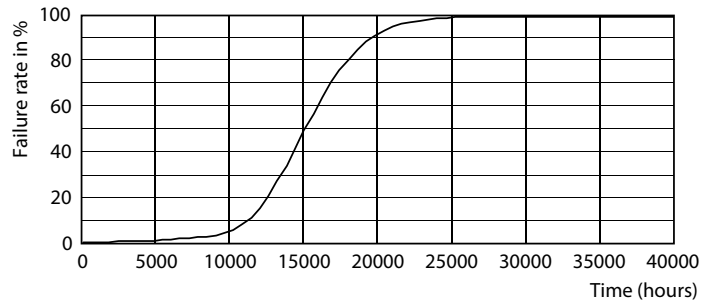

CorePro LEDspot Reflectors

Lifetime

LEDspot CorePro 1.8-30W E14 R39 827 36D ND