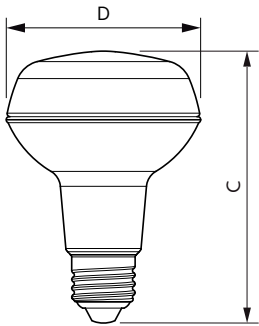

Product data

General Information	
Cap base	E27 [E27]
EU RoHS compliant	Yes
Nominal lifetime (nom.)	15000 h
Switching cycle	50,000X
Technical type	8-100W

Light Technical	
Colour Code	827 [CCT of 2,700 K]
Beam Angle (Nom)	36 °
Luminous flux (nom.)	670 lm
Colour designation	Warm white (WW)
Correlated Colour Temperature (Nom)	2700 K
Luminous efficacy (rated) (nom.)	83.00 lm/W
Colour consistency	<6
Colour rendering index (nom.)	80
LLMF at end of nominal lifetime (nom.)	70 %
Luminous flux in 90° cone (rated)	670 lm

Dimensional drawing

R80 8-100W 670lm 36D 2700K E27 No

Product	D	C
CoreProLEDspot ND 8-100W R80 E27 827 36D	80 mm	112 mm

Photometric data

LEDspot CorePro 8-100W E27 R80 827 36D ND

LEDspot CorePro 1.8-30W E14 R39 827 36D ND