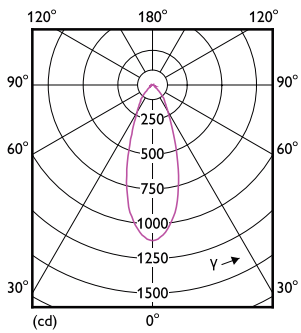

Product data

General Information	
Cap base	E27 [E27]
EU RoHS compliant	Yes
Nominal lifetime (nom.)	15000 h
Switching cycle	50,000X
Technical type	8-100W

Light Technical	
Colour Code	827 [CCT of 2,700 K]
Beam Angle (Nom)	36 °
Luminous flux (nom.)	670 lm
Colour designation	Warm white (WW)
Correlated Colour Temperature (Nom)	2700 K
Luminous efficacy (rated) (nom.)	83.00 lm/W
Colour consistency	<6
Colour rendering index (nom.)	80
LLMF at end of nominal lifetime (nom.)	70 %
Luminous flux in 90° cone (rated)	670 lm

Dimensional drawing

R80 8-100W 670lm 36D 2700K E27 No

Product	D	C
CoreProLEDspot ND 8-100W R80 E27 827 36D	80 mm	112 mm

Photometric data

LEDspot CorePro 8-100W E27 R80 827 36D ND

LEDspot CorePro 1.8-30W E14 R39 827 36D ND