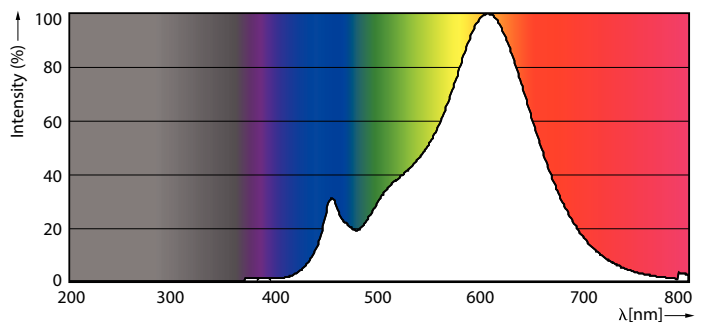

Product data

General Information	
Cap base	E27 [E27]
EU RoHS compliant	Yes
Nominal lifetime (nom.)	15000 h
Switching cycle	50,000X
Technical type	8-100W

Light Technical	
Colour Code	827 [CCT of 2,700 K]
Beam Angle (Nom)	36 °
Luminous flux (nom.)	670 lm
Colour designation	Warm white (WW)
Correlated Colour Temperature (Nom)	2700 K
Luminous efficacy (rated) (nom.)	83.00 lm/W
Colour consistency	<6
Colour rendering index (nom.)	80
LLMF at end of nominal lifetime (nom.)	70 %
Luminous flux in 90° cone (rated)	670 lm

Dimensional drawing

R80 8-100W 670lm 36D 2700K E27 No

Product	D	C
CoreProLEDspot ND 8-100W R80 E27 827 36D	80 mm	112 mm

Photometric data

LEDspot CorePro 8-100W E27 R80 827 36D ND

LEDspot CorePro 1.8-30W E14 R39 827 36D ND