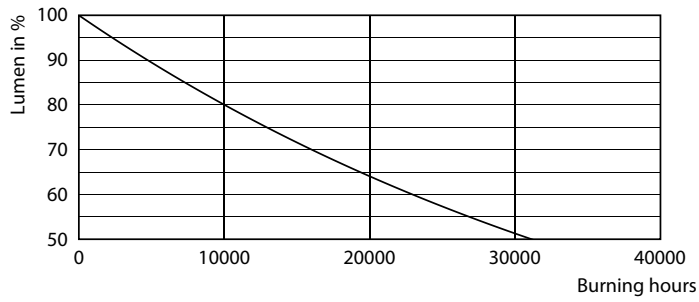

CorePro LEDspot Reflectors

Lifetime

LEDspot CorePro 1.8-30W E14 R39 827 36D ND