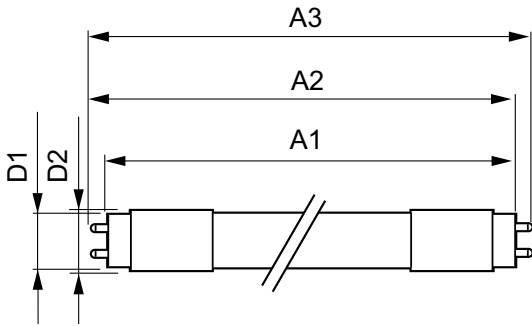

CorePro LED tube Universal T8

Mechanical and Housing

Bulb material	Glass
Product length	1200 mm
Bulb shape	Tube, double-ended

Approval and Application

Energy efficiency label (EEL)	A+
Energy-saving product	Yes
Approval marks	CE marking RoHS compliance KEMA Keur certificate
Energy consumption kWh/1,000 hours	18 kWh

Product Data

Full product code	871869680170300
Order product name	CorePro LEDtube UN 1200mm HO 18W865 T8
EAN/UPC – product	8718696801703
Order code	80170300
SAP numerator – quantity per pack	1
Numerator – packs per outer box	10
SAP material	929001869402
SAP net weight (piece)	0.215 kg

Dimensional drawing

TLED 1200mm UNV16W-36W 2100lm 6500K