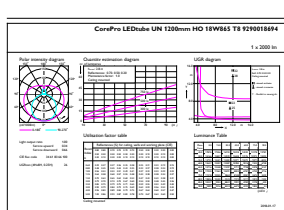

Photometric data

CalcLux Prosimmerix 4.5 Philips Lighting B.V. Page 1/17

18W G13 865 6500K