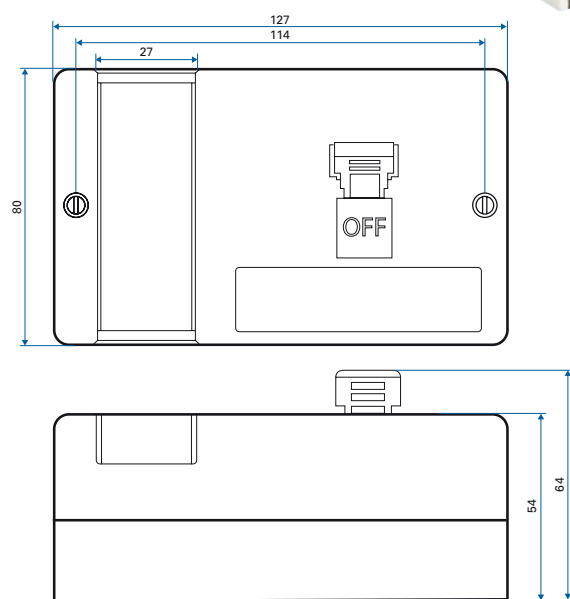

80A Plastic Fused Switch 1P+N

Specifications and Dimensions

Part No: ERS80PFS

- 230V AC, 50Hz
- Supplied with 80A Fuse
- BS EN 60947-3
- Supplied with cable duct
- Ingress Protection: IP20
- Rating: 80A max. - AC21 switch
- Application:
 - Domestic Outdoor use in Meter Cabinet
 - Commercial Installation

Dimensions

Wiring diagram