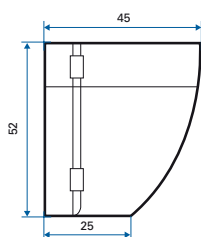

80A Plastic Fused Switch 1P+N

Specifications and Dimensions

Part No: ERS80PFS

- 230V AC, 50Hz
- Supplied with 80A Fuse
- BS EN 60947-3
- Supplied with cable duct
- Ingress Protection: IP20
- Rating: 80A max. - AC21 switch
- Application:
 - Domestic Outdoor use in Meter Cabinet
 - Commercial Installation

Dimensions

Wiring diagram