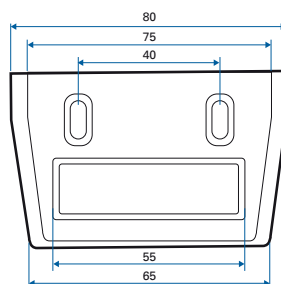

80A Plastic Fused Switch 1P+N

Specifications and Dimensions

Part No: ERS80PFS

- 230V AC, 50Hz
- Supplied with 80A Fuse
- BS EN 60947-3
- Supplied with cable duct
- Ingress Protection: IP20
- Rating: 80A max. - AC21 switch
- Application:
 - Domestic Outdoor use in Meter Cabinet
 - Commercial Installation

Dimensions

Wiring diagram