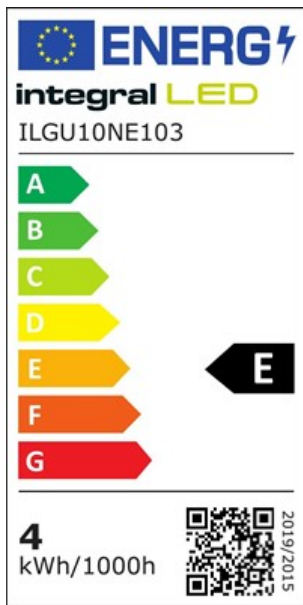

**Physical Data**

<b>Product Length (mm):</b>	54
<b>Product Width (mm):</b>	50
<b>Product Weight (g):</b>	23
<b>Optic:</b>	Designed to give a Classic Look
<b>Material:</b>	Plastic and Aluminium heat-sink, Injection moulded diffuser
<b>Base Term:</b>	GU10
<b>Bulb Base:</b>	GU10
<b>Construction:</b>	Plastic White and "Classic look" difuser lens
<b>Globe Finish:</b>	Clear
<b>Bulb Fixing:</b>	Downlight
<b>Bulb or Luminaire Shape:</b>	Round
<b>Placement / Application:</b>	Indoor, General Lighting
<b>Spot Type:</b>	SMD with "COB like effect"

**Electrical Data**

<b>Power (W):</b>	3.6
<b>Power Consumption (W) :</b>	3.6

<b>Power Factor:</b>	0.4
<b>Wattage equivalent (W):</b>	50
<b>Amperage (mA):</b>	28
<b>Dimming:</b>	Non-Dimmable
<b>Driver Included:</b>	Yes
<b>Electric Current:</b>	AC
<b>True Wattage Eq (W):</b>	50
<b>EN:</b>	EN-62560
<b>LVD Certified:</b>	Yes

## Light Data

<b>Luminous Flux in Lumens (lm):</b>	400
<b>Luminous efficacy (lm/W):</b>	96
<b>Peak Intensity (Cd):</b>	750
<b>Correlated Colour Temperature (CCT) (K):</b>	4000
<b>Colour Temperature:</b>	4000K - Cool White
<b>Colour Temperature Name:</b>	Cool White
<b>Beam Angle:</b>	36
<b>Colour Rendering Index (CRI):</b>	80
<b>Frequency Range (Hz):</b>	50/60
<b>Instant on (Less than 1 second):</b>	Yes
<b>LED Type:</b>	Surface mounted device (SMD)
<b>Lifetime (hours):</b>	15000
<b>Switching Cycles:</b>	7500
<b>Useful Lumens (lm):</b>	345

## Environment

<b>EN:</b>	EN-62560
<b>LVD Certified:</b>	Yes
<b>CE RoHS:</b>	Yes
<b>Previous Energy Rating:</b>	A++
<b>New Energy Rating:</b>	E
<b>Hg 0% (Mercury Free):</b>	Yes
<b>IP Rating (Ingress Protection):</b>	IP20
<b>Lowest Operating Temperature (°C):</b>	-20
<b>Maximum Operating Temperature (°C):</b>	40