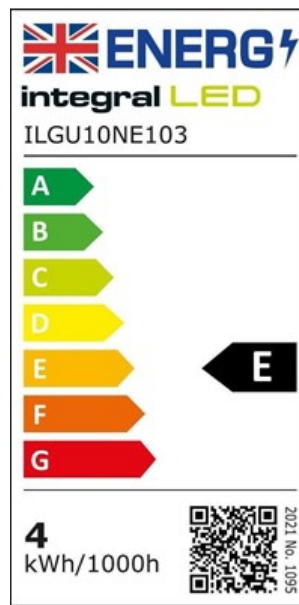

Packaging

Package Weight (g):	35
Package Length (mm):	60
Package Width (mm):	55
Package Depth (mm):	55
Qty per euro pallet:	3000

Portal.integral-led.com