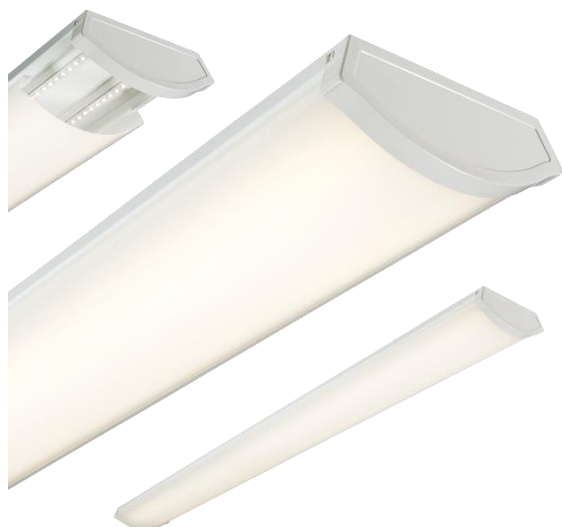

DATASHEET

PRCLED4 / PRCLEDEM4

230V IP20 4ft Surface Mount LED Fittings

www.mlaccessories.co.uk

MLA PART CODE	PRCLED4	PRCLEDEM4
DESCRIPTION	43W Surface Mount LED Fitting	43W Surface Mount Emergency LED Fitting
FINISH	White with Opal Diffuser	
NETT WEIGHT (KG)	2.5	3.2
DIMENSIONS (MM)	Length - 1229 Width - 198 Projection - 68	
EQUIVALENT SIZE	4ft	
WATTAGE (W)	43	
LAMP TYPE	LED	
LUMENS (LM)	4700 \pm 5%	
EFFICACY (LM/W)	109	
LUMENS EMERGENCY MODE (LM)		730 \pm 5%
CCT	4000K	
LED COLOUR	Cool White	
CRI	>80	
CIRCUIT WATTAGE (W)	43.3	
RUNNING CURRENT (A)	0.2	
POWER FACTOR	>0.9	
BEAM ANGLE	120°	
LIFE SPAN (HRS)	35,000	
INPUT VOLTAGE	Mains 230V 50Hz	
CONSTRUCTION	Pressed Steel & Polycarbonate	
CLASS	Class I	
IP RATING	IP20	
DIMMABLE	No	
WARRANTY	5 years (excluding battery)	
ORIGIN OF MANUFACTURE	China	
DECLARATION OF CONFORMITY (HELD ON FILE)	Yes	
MANUFACTURED IN ACCORDANCE WITH	BS EN 60598	
EAN	5055832986492	5055832986515