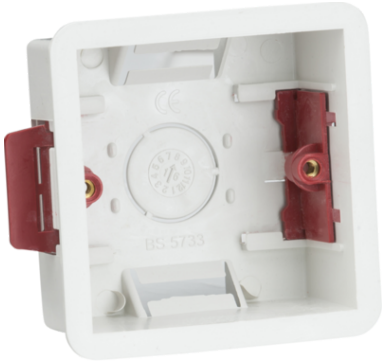

## DATASHEET

**SN8370**

**35mm Single Dry Lining Box**

[www.mlaccessories.co.uk](http://www.mlaccessories.co.uk)

<b>MLA PART CODE</b>	<b>SN8370</b>
<b>DESCRIPTION</b>	35mm Single Dry Lining Box
<b>NET WEIGHT (KG)</b>	0.049
<b>FINISH</b>	White
<b>DIMENSIONS (MM)</b>	Height - 83 Width - 83 Recessed Depth - 35
<b>CUT-OUT (MM)</b>	Cut-out Box W/H/D - 73x73
<b>CONSTRUCTION</b>	Construction - PVC
<b>WARRANTY</b>	15year(s)
<b>MANUFACTURED IN ACCORDANCE WITH</b>	BS 5733
<b>ORIGIN OF MANUFACTURE</b>	China
<b>DECLARATION OF CONFORMITY (HELD ON FILE)</b>	Yes
<b>EAN</b>	5055832954927